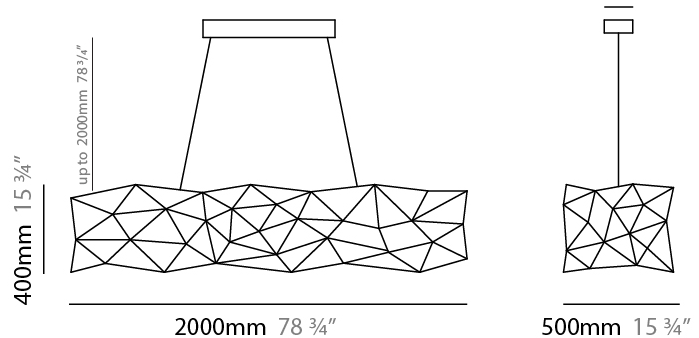

COSMOS ABSTRACT SUSPENSION

D101740-

base number   LED Dimming   Color Temperature   Finish Options

PROJECT
TYPE
SPECIFIER
QUANTITY
DATE

1. To build a product code in our configurator select the specify button on the base model # product page
2. To build a manual product code on this datasheet choose from the options listed below in blue font and add the suffix to the base model #

GENERAL

Series: Cosmos Abstract
Partner: Quasar
Division: Design
Installation: Suspension
Product Type: Chandelier
Mounting Location: Ceiling

PHYSICAL

Shape: Abstract
Length (mm): 2000
Length (in): 78 3/4
Width (mm): 500
Width (in): 19 11/16
Height (mm): 400
Height (in): 15 3/4
Max. Overall Height (mm): 2400
Max. Overall Height (in): 94 1/2
Weight (kg): 4.5
Weight (lbs): 9.92
Fixture Finish: [NIC / BRA / BBR](#)
Fixture Material: Metal
Cable Details: 2000mm Cable
Upon Request: Custom Sizes

ELECTRICAL

Lamp Type: LED
Input Wattage (W): 42
Dimming: [Non-Dimming / Phase Dimming (120vac Only)](#)
Driver Included: Yes
Driver Location: Integrated
Driver Type: Constant Voltage - Universal
Driver Class: Class 2
Input Voltage (V): 120 - 277
Output Voltage (V): 12
Upon Request: Integral: 0-10Vdc dimming

LED

Number of LEDs: 70
Color Temperature (°K): [2400 / 2800](#)
Max. Delivered Lumen (lm): 2100 (2800K)
CRI: >90 CRI
Lamp Life (hrs): 50000

OPTICAL

RATINGS AND CERTIFICATIONS

Certified By: Certified for North American Standards
IP rating: IP20