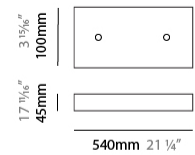

COSMOS ABSTRACT SUSPENSION

D101738-

base number   LED Dimming   Color Temperature   Finish Options

1. To build a product code in our configurator select the specify button on the base model # product page
2. To build a manual product code on this datasheet choose from the options listed below in blue font and add the suffix to the base model #

GENERAL

Series: Cosmos Abstract
Partner: Quasar
Division: Design
Installation: Suspension
Product Type: Chandelier
Mounting Location: Ceiling

PHYSICAL

Shape: Abstract
Length (mm): 1250
Length (in): 49 ³/₁₆
Width (mm): 500
Width (in): 19 ¹¹/₁₆
Height (mm): 400
Height (in): 15 ³/₄
Max. Overall Height (mm): 2400
Max. Overall Height (in): 94 ¹/₂
Weight (kg): 4
Weight (lbs): 8.82
Fixture Finish: [NIC / BRA / BBR](#)
Fixture Material: Metal
Cable Details: 2000mm Cable
Upon Request: Custom Sizes

ELECTRICAL

Lamp Type: LED
Input Wattage (W): 30
Dimming: [Non-Dimming / Phase Dimming (120vac Only)](#)
Driver Included: Yes
Driver Location: Integrated
Driver Type: Constant Voltage - Universal
Driver Class: Class 2
Input Voltage (V): 120 - 277
Output Voltage (V): 12
Upon Request: Integral: 0-10Vdc dimming

LED

Number of LEDs: 50
Color Temperature (°K): [2400 / 2800](#)
Max. Delivered Lumen (lm): 1500 (2800K)
CRI: >90 CRI
Lamp Life (hrs): 50000

OPTICAL

RATINGS AND CERTIFICATIONS

Certified By: Certified for North American Standards
IP rating: IP20