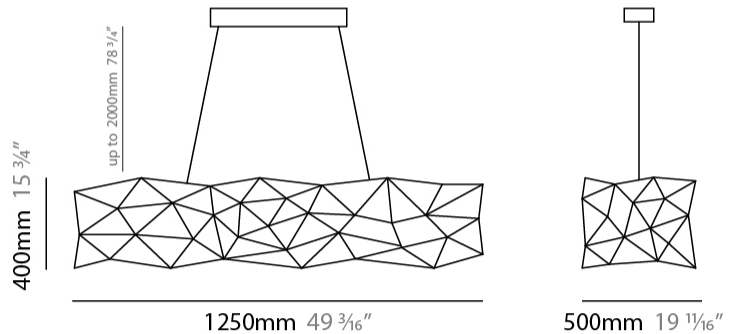

COSMOS ABSTRACT SUSPENSION

D101738-

base number   LED Dimming   Color Temperature   Finish Options

1. To build a product code in our configurator select the specify button on the base model # product page
2. To build a manual product code on this datasheet choose from the options listed below in blue font and add the suffix to the base model #

GENERAL

Series: Cosmos Abstract
Partner: Quasar
Division: Design
Installation: Suspension
Product Type: Chandelier
Mounting Location: Ceiling

PHYSICAL

Shape: Abstract
Length (mm): 1250
Length (in): 49 ³/₁₆
Width (mm): 500
Width (in): 19 ¹¹/₁₆
Height (mm): 400
Height (in): 15 ³/₄
Max. Overall Height (mm): 2400
Max. Overall Height (in): 94 ¹/₂
Weight (kg): 4
Weight (lbs): 8.82
Fixture Finish: [NIC / BRA / BBR](#)
Fixture Material: Metal
Cable Details: 2000mm Cable
Upon Request: Custom Sizes

ELECTRICAL

Lamp Type: LED
Input Wattage (W): 30
Dimming: [Non-Dimming / Phase Dimming (120vac Only)](#)
Driver Included: Yes
Driver Location: Integrated
Driver Type: Constant Voltage - Universal
Driver Class: Class 2
Input Voltage (V): 120 - 277
Output Voltage (V): 12
Upon Request: Integral: 0-10Vdc dimming

LED

Number of LEDs: 50
Color Temperature (°K): [2400 / 2800](#)
Max. Delivered Lumen (lm): 1500 (2800K)
CRI: >90 CRI
Lamp Life (hrs): 50000

OPTICAL

RATINGS AND CERTIFICATIONS

Certified By: Certified for North American Standards
IP rating: IP20