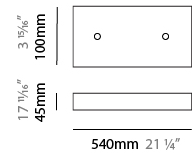

COSMOS ABSTRACT SUSPENSION

D101740-

base number   LED Dimming   Color Temperature   Finish Options

PROJECT
TYPE
SPECIFIER
QUANTITY
DATE

1. To build a product code in our configurator select the specify button on the base model # product page
2. To build a manual product code on this datasheet choose from the options listed below in blue font and add the suffix to the base model #

GENERAL

Series: Cosmos Abstract
Partner: Quasar
Division: Design
Installation: Suspension
Product Type: Chandelier
Mounting Location: Ceiling

PHYSICAL

Shape: Abstract
Length (mm): 2000
Length (in): 78 3/4
Width (mm): 500
Width (in): 19 11/16
Height (mm): 400
Height (in): 15 3/4
Max. Overall Height (mm): 2400
Max. Overall Height (in): 94 1/2
Weight (kg): 4.5
Weight (lbs): 9.92
Fixture Finish: [NIC / BRA / BBR](#)
Fixture Material: Metal
Cable Details: 2000mm Cable
Upon Request: Custom Sizes

ELECTRICAL

Lamp Type: LED
Input Wattage (W): 42
Dimming: [Non-Dimming / Phase Dimming (120vac Only)](#)
Driver Included: Yes
Driver Location: Integrated
Driver Type: Constant Voltage - Universal
Driver Class: Class 2
Input Voltage (V): 120 - 277
Output Voltage (V): 12
Upon Request: Integral: 0-10Vdc dimming

LED

Number of LEDs: 70
Color Temperature (°K): [2400 / 2800](#)
Max. Delivered Lumen (lm): 2100 (2800K)
CRI: >90 CRI
Lamp Life (hrs): 50000

OPTICAL

RATINGS AND CERTIFICATIONS

Certified By: Certified for North American Standards
IP rating: IP20