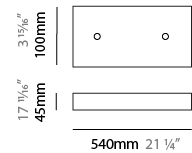

COSMOS ABSTRACT SUSPENSION

D101943-

base number   LED   Color   Finish
Dimming   Temperature   Options

1. To build a product code in our configurator select the specify button on the base model # product page
2. To build a manual product code on this datasheet choose from the options listed below in blue font and add the suffix to the base model #

GENERAL

Series: Cosmos Abstract
Partner: Quasar
Division: Design
Installation: Suspension
Product Type: Chandelier
Mounting Location: Ceiling

PHYSICAL

Shape: Abstract
Length (mm): 1500
Length (in): 59 1/16
Width (mm): 500
Width (in): 19 11/16
Height (mm): 400
Height (in): 15 3/4
Max. Overall Height (mm): 2400
Max. Overall Height (in): 94 1/2
Weight (kg): 4.5
Weight (lbs): 9.92
Fixture Finish: [NIC / BRA / BBR](#)
Fixture Material: Metal
Upon Request: Custom Sizes

ELECTRICAL

Lamp Type: LED
Input Wattage (W): 33
Dimming: [Non-Dimming / Phase Dimming (120vac Only)](#)
Driver Included: Yes
Driver Location: Integrated
Driver Type: Constant Voltage - Universal
Driver Class: Class 2
Input Voltage (V): 120 - 277
Output Voltage (V): 12
Upon Request: Integral: 0-10Vdc dimming

LED

Number of LEDs: 55
Color Temperature (°K): [2400 / 2800](#)
Max. Delivered Lumen (lm): 1650 (2800K)
CRI: >90 CRI
Lamp Life (hrs): 50000

OPTICAL

RATINGS AND CERTIFICATIONS

Certified By: Certified for North American Standards
IP rating: IP20