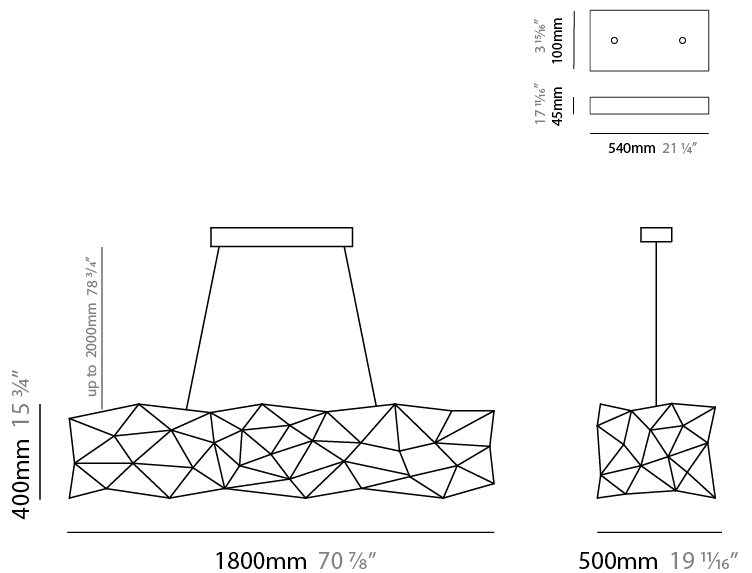

COSMOS ABSTRACT SUSPENSION

D101739-

base number   LED Dimming   Color Temperature   Finish Options

1. To build a product code in our configurator select the specify button on the base model # product page
2. To build a manual product code on this datasheet choose from the options listed below in blue font and add the suffix to the base model #

GENERAL

Series: Cosmos Abstract
Partner: Quasar
Division: Design
Installation: Suspension
Product Type: Chandelier
Mounting Location: Ceiling

PHYSICAL

Shape: Abstract
Length (mm): 1800
Length (in): 70 ⁷/₈
Width (mm): 500
Width (in): 19 ¹¹/₁₆
Height (mm): 400
Height (in): 15 ³/₄
Max. Overall Height (mm): 2400
Max. Overall Height (in): 94 ¹/₂
Weight (kg): 4.5
Weight (lbs): 9.92
Fixture Finish: [NIC / BRA / BBR](#)
Fixture Material: Metal
Cable Details: 2000mm Cable
Upon Request: Custom Sizes

ELECTRICAL

Lamp Type: LED
Input Wattage (W): 36
Dimming: [Non-Dimming / Phase Dimming (120vac Only)](#)
Driver Included: Yes
Driver Location: Integrated
Driver Type: Constant Voltage - Universal
Driver Class: Class 2
Input Voltage (V): 120 - 277
Output Voltage (V): 12
Upon Request: Integral: 0-10Vdc dimming

LED

Number of LEDs: 60
Color Temperature (°K): [2400 / 2800](#)
Max. Delivered Lumen (lm): 1800 (2800K)
CRI: >90 CRI
Lamp Life (hrs): 50000

OPTICAL

RATINGS AND CERTIFICATIONS

Certified By: Certified for North American Standards
IP rating: IP20