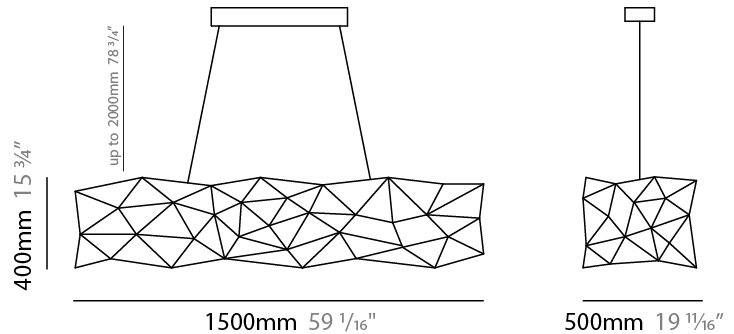

COSMOS ABSTRACT SUSPENSION

D101943-

base number   LED   Color   Finish
Dimming   Temperature   Options

1. To build a product code in our configurator select the specify button on the base model # product page
2. To build a manual product code on this datasheet choose from the options listed below in blue font and add the suffix to the base model #

GENERAL

Series: Cosmos Abstract
Partner: Quasar
Division: Design
Installation: Suspension
Product Type: Chandelier
Mounting Location: Ceiling

PHYSICAL

Shape: Abstract
Length (mm): 1500
Length (in): 59 1/16
Width (mm): 500
Width (in): 19 11/16
Height (mm): 400
Height (in): 15 3/4
Max. Overall Height (mm): 2400
Max. Overall Height (in): 94 1/2
Weight (kg): 4.5
Weight (lbs): 9.92
Fixture Finish: [NIC / BRA / BBR](#)
Fixture Material: Metal
Upon Request: Custom Sizes

ELECTRICAL

Lamp Type: LED
Input Wattage (W): 33
Dimming: [Non-Dimming / Phase Dimming (120vac Only)](#)
Driver Included: Yes
Driver Location: Integrated
Driver Type: Constant Voltage - Universal
Driver Class: Class 2
Input Voltage (V): 120 - 277
Output Voltage (V): 12
Upon Request: Integral: 0-10Vdc dimming

LED

Number of LEDs: 55
Color Temperature (°K): [2400 / 2800](#)
Max. Delivered Lumen (lm): 1650 (2800K)
CRI: >90 CRI
Lamp Life (hrs): 50000

OPTICAL

RATINGS AND CERTIFICATIONS

Certified By: Certified for North American Standards
IP rating: IP20